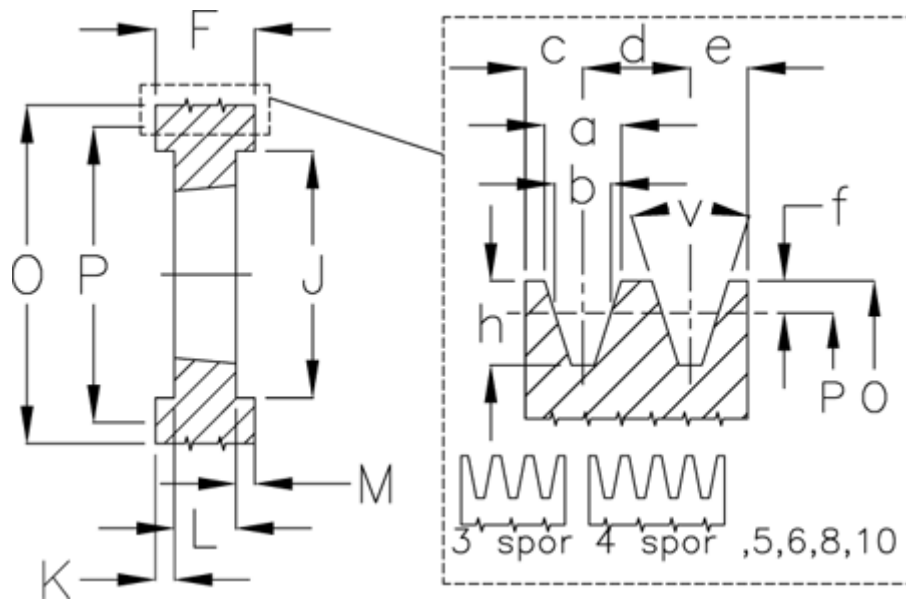

Article number: 604110020006

Description: V-belt pulley SPA 200/6 TL3020

Measures

a	= 12.7	For bush	= 3020	O	= 205.5
b	= 11.0	h	= 13.8	P	= 200
Bush ζ max	= 75	J	= 165	Type	= SPA
c	= 10.0	K	= 22	v	= 38 degrees
d	= 15.0	L	= 51		
e	= 10.0	m	= 22.0		
f	= 2.8	N	= -		
F	= 95	Number of ribs	= 6		